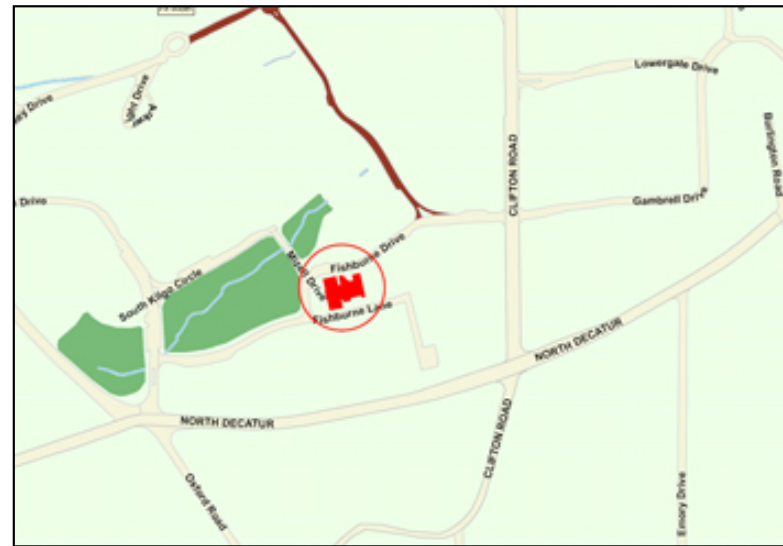

Legend	
 Faculty/Staff/Student	 Valet Parking
 Visitor Parking	 Building
 Emory Property line	 Designated Building

Directions to the closest parking area to your designated building.

1720-RICH MEMORIAL BUILDING
1602 FISHBURNE DR, ATLANTA GA 30322

ZOOM OUT VIEW

Parking 1. Fishburne Visitor Deck

Directions from intersection of Clifton Road and North Decatur Road:

Travel west on North Decatur. At the second traffic signal, at the intersection of Oxford Road, make a hard right onto Dowman Drive, passing the ornamental gate, on your right. At the first street on the right, turn right onto Fishburne Drive. At the first stop sign go straight and turn right into the entrance of Fishburne Visitor Parking.

Directions from eastbound North Decatur Road:

At the intersection of Oxford Road, make a (soft) left onto Dowman Drive, passing the ornamental gate, on your right. At the first street on your right, turn right onto Fishburne Drive. At the first stop sign go straight and turn right into the entrance of Fishburne Visitor Parking.